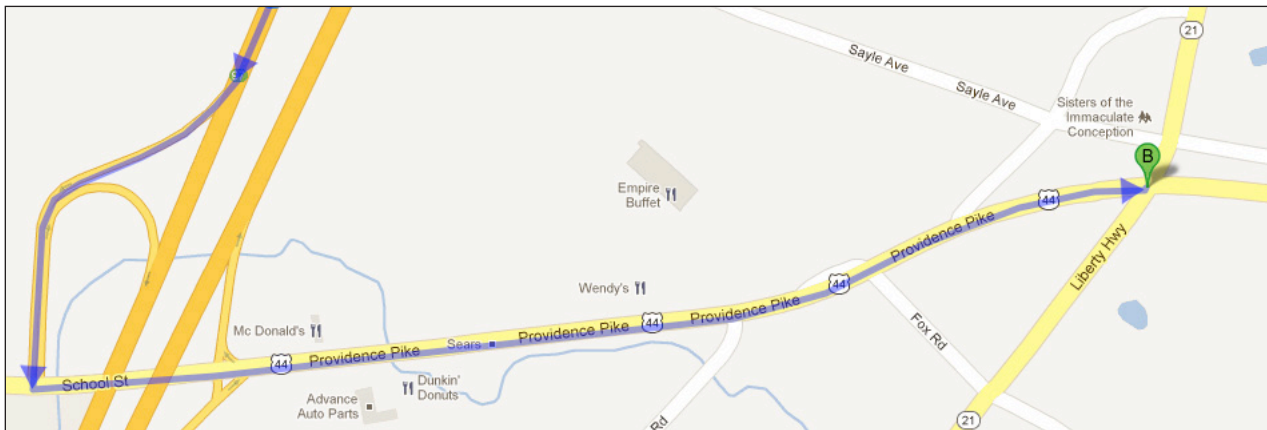

Directions to Immaculate Conception Retreat Center

For your GPS: 600 Liberty Highway Putnam, CT 06260

Written:

1. Take I-290 in the Auburn/Oxford/Webster direction
2. I-290 turns into I-395
3. Continue on I-395 as you enter Connecticut

See map below:

4. Take exit 97 for US-44 toward Providence/Putnam
5. Turn left onto U.S. 44 E/School Street
6. Turn left onto CT-21 N/Liberty Hwy
7. Retreat center is immediately on the left.
8. Enter through the glass doors of the glassed-in foyer.